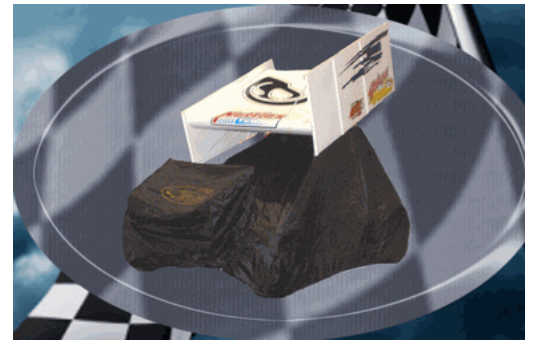

MAY SPECIALS!!

Ultra-Shield Tearoffs

- A box is 10 individual bags of 20 tearoffs for a total of 200
- Ultrasield tearoffs are 2-mil thick for better clarity

Regular Price - \$20.00/Box **MAY SPECIAL - \$16.00/Box**
ULT1201C, ULT1202C, ULT1203C, ULT1204C, ULT1207C, ULT1208C,
ULT1209C, ULT1212C,

WINGED SPRINT CAR COVER – RCA81006

- Comes in a black nylon duffle bag
- 200 Denier Polyester with cotton liner
- Velcro secures cover around wing braces
- Fits on car without removing the top Wing
- Heavy duty zipper in the rear secures cover to the car
- Material has been reinforced on the front wing, tires, and nerf bars to prevent tears

Regular Price - \$225.00 - **MAY SPECIAL - \$195.00**

ROBIC STOP WATCH ROBSC-507

- A professional quality stopwatch for use anytime,
Day or Night, low light or no light
- Electrolumin escent (EL) backlight illuminates entire display, on demand
- Lap, split or single event timing,
-1/1000 second precision to 24 hours
- Auto release to running time, -Battery saving, 3 second EL shutoff
- 1st and 2nd place finish times, -Shows current running lap or split times
- Extra large display with big numbers