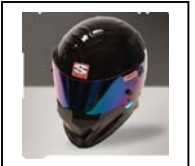

NEW!! SIMPSON DIAMONDBACK - $529.00

- -Aggressive and Mean. The Diamondback's futuristic design elements command attention with a unique diamond pattern down design and contrasting vent screens in the Chin Air Ram Ducts.
- -Full Face Helmet, Snell SA2005, Wht, Blk, Rd, Yl, Met. Bl, Met. Slv (Colors-add $25)