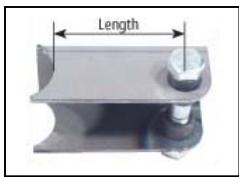

- Panel includes (2) 1 1/2" 1500 psi gauges and fitting with bleeders.
- Panel dimensions 3" x 4 1/2"

REBCO MINI BRAKE BIAS GAUGES –REB120-4010 \$79.95

- The gauges are liquid filled and 1 1/2" in diameter.
- It has tee fittings on the back of each gauge with bleeders for easy installation.
- Panel dimensions 4 1/4" Tall x 2 3/4" wide.

-SHOCK HARDWARE

UB MACHINE SHOCK BRACKETS, Comes with bolt spacer and nut

- Wide Shock Mount, 1 3/4" **UBM35-3310 \$4.50/ea**
- Narrow Shock Mount, 1 1/4" **UBM35-3325 \$4.50/ea**

UB MACHINE UPPER SHOCK BRACKETS, Comes with bolt and spacer

- Uses 1/2" x 3" bolt, 2" wide, Notched to fit 1 3/4" tubing
- 1" Length Bracket **LFT001-390-1 \$9.49/ea**
- 2" Length Bracket **LFT001-390-2 \$9.99/ea**
- 3" Length Bracket **LFT001-390-3 \$10.49/ea**
- 4" Length Bracket **LFT001-390-4 \$10.99/ea**